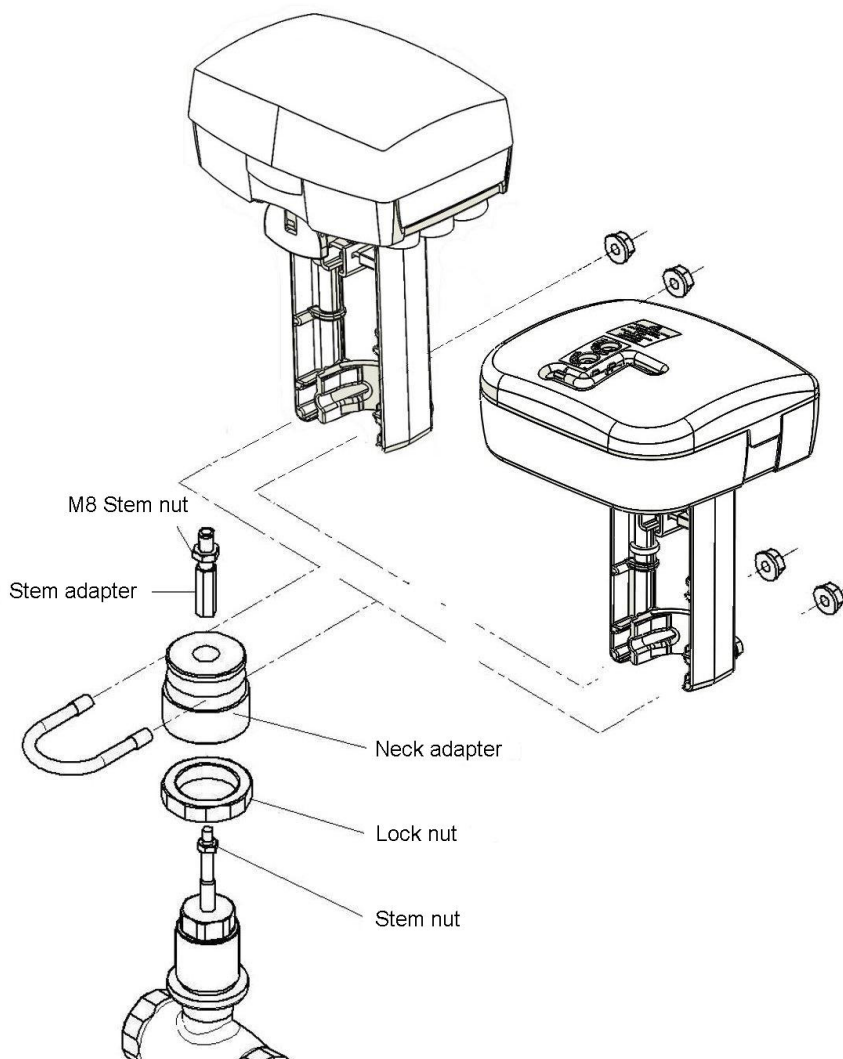

MOUNTING INSTRUCTIONS

LINKAGES' COMPONENTS (all the following parts are included in the bag)			USE WITH VALVES (Models - DN)					
			MVF				MVF59A/C	
			VSF - 15,25 MJF - 20,25 MZ, VZ - 15+50	VSF - 20,32+50 MJF - 15,32+50	VZF MZF 65+100	VZF MZF 125+150	VZ/MZ	
Q	Position Number							
1	A*	Neck adapter for 1 3/8"	X	X			X	X
1	B*	Neck adapter for 1 1/4"			X	X		
1	C	Lock nut for 1 3/8"		X				X
1	D*	Stem adapter for 1/4" (Short L=55 mm)	X					X
1	E*	Stem adapter for 1/4" (Medium, L=70 mm)		X			X	
1	F*	Stem adapter for 1/4" (Long, L=109 mm)			X			
1	G*	Stem adapter for 3/8" (L=55 mm)				X		
2		M8 Nuts			X			
1		3/8" Stem nut				X		
1		1/4" Stem nut	X	X	X			X

* Letter stamped on the component

Le caratteristiche contenute in questa pubblicazione possono essere modificate senza preavviso

1 Emissione 11/10 2 DIM184

MOUNTING INSTRUCTIONS

LINKAGES' COMPONENTS (the following parts are included in the bag)			USE WITH VALVES (Models - DN)								
QTY	Position Number		MVH56FA-MVH46-MVH26				MVH56FC				
			VSF - 15,25 MJF - 20,25 MZ, VZ - 15÷50	VSF - 20,32÷50 MJF - 15,32÷50	VZF MZF 65÷100	VZF MZF 125÷150	VSF - 15,25 MJF - 20,25 MZ, VZ - 15÷50	VSF - 20,32÷50 MJF - 15,32÷50	VZF MZF 65÷100	VZF MZF 125÷150	
1	A*	Neck adapter for 1 3/8"	X	X				X	X		
1	B*	Neck adapter for 1 1/4"			X	X				X	X
1	C	Lock nut for 1 3/8"		X					X		
1	F*	Stem adapter for 1/4" (Long, L=109 mm)	X	X				X	X	X	
1	H*	Stem adapter for 1/4" (Extra-long, L=120 mm)			X						
1	L*	Stem adapter for 3/8" (Long, L=70 mm)				X					X
1		M8 Stem nut						X			
1		3/8" Stem nut					X				X
1		1/4" Stem nut	X	X	X			X	X	X	