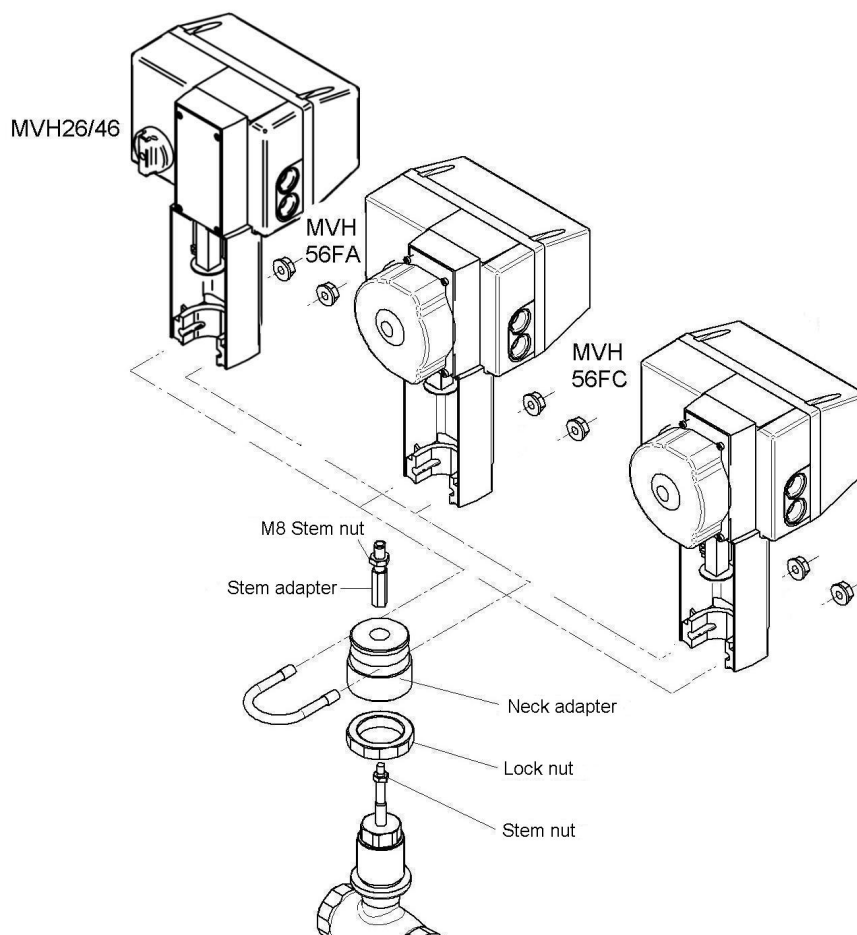

MOUNTING INSTRUCTIONS

LINKAGES' COMPONENTS (the following parts are included in the bag)			USE WITH VALVES (Models - DN)								
QTY	Position Number		MVH56FA-MVH46-MVH26				MVH56FC				
			VSF - 15,25 MJF - 20,25 MZ, VZ - 15÷50	VSF - 20,32÷50 MJF - 15,32÷50	VZF MZF 65÷100	VZF MZF 125÷150	VSF - 15,25 MJF - 20,25 MZ, VZ - 15÷50	VSF - 20,32÷50 MJF - 15,32÷50	VZF MZF 65÷100	VZF MZF 125÷150	
1	A*	Neck adapter for 1 3/8"	X	X				X	X		
1	B*	Neck adapter for 1 1/4"			X	X				X	X
1	C	Lock nut for 1 3/8"		X					X		
1	F*	Stem adapter for 1/4" (Long, L=109 mm)	X	X				X	X	X	
1	H*	Stem adapter for 1/4" (Extra-long, L=120 mm)			X						
1	L*	Stem adapter for 3/8" (Long, L=70 mm)				X					X
1		M8 Stem nut						X			
1		3/8" Stem nut					X				X
1		1/4" Stem nut	X	X	X			X	X	X	

* Letter stamped on the component

Le caratteristiche contenute in questa pubblicazione possono essere modificate senza preavviso

1 Emissione 11/10 2 DIM185